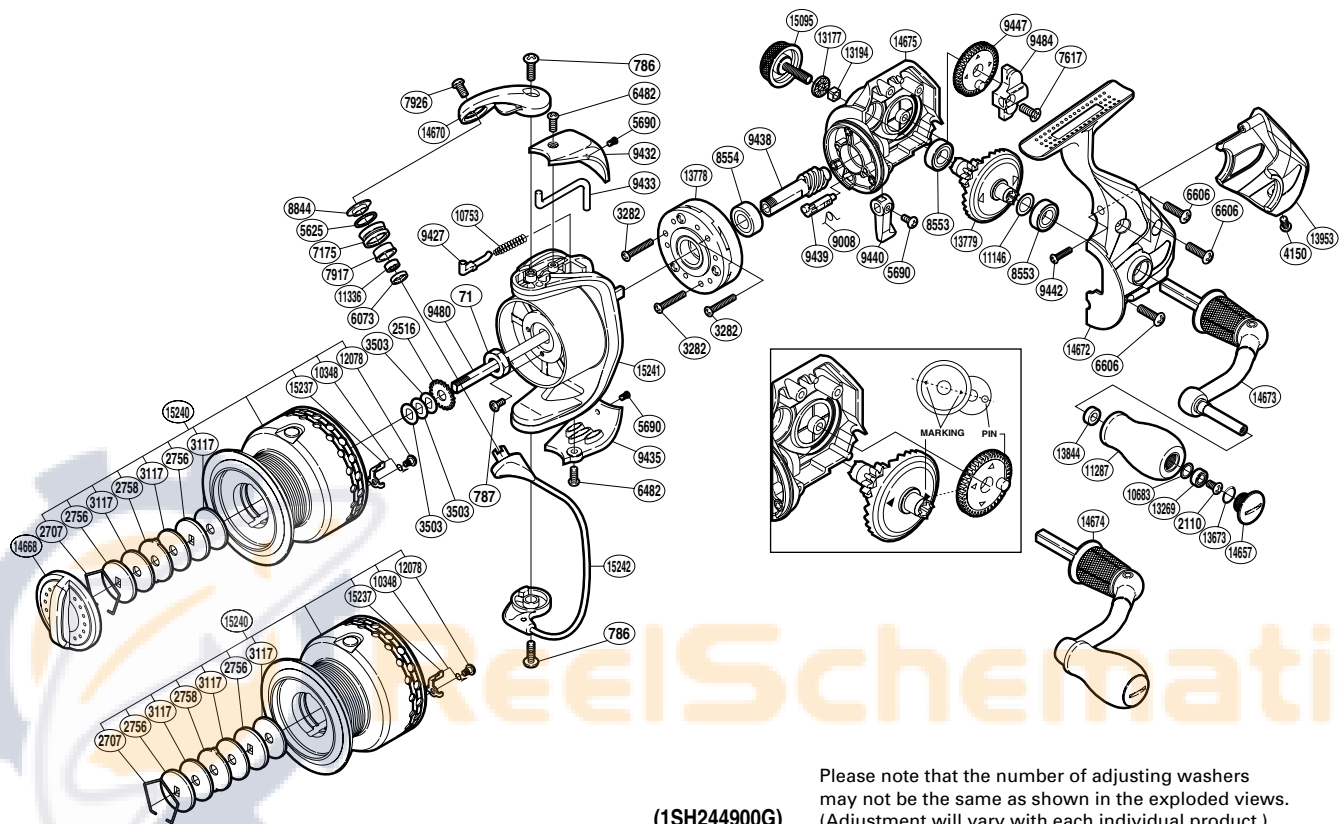

SHIMANO

AERNOS

ARNS-C5000FA

Part No.	Description	Part No.	Description	Part No.	Description
RD 0071	Rotor Nut	RD 8553	Ball Bearing	RD12078	Screw
RD 0786	Screw	RD 8554	Ball Bearing	RD13177	Handle Screw Cap Spacer
RD 0787	Screw	RD 8844	Line Roller Washer	RD13194	Handle Screw Lock
RD 2110	Screw	RD 9008	Anti-Reverse Cam Spring	RD13269	Ball Bearing
RD 2516	Spool Support	RD 9427	Bail Spring Guide	RD13673	O Ring
RD 2707	Drag Washers Retainer	RD 9432	Bail Spring Cover	RD13778	Roller Clutch Assembly
RD 2756	Key Washer	RD 9433	Bail Trip Lever	RD13779	Drive Gear
RD 2758	Eared Washer	RD 9435	Bail Hold Support Guard	RD13844	Handle Knob Bushing
RD 3117	Drag Washer	RD 9438	Pinion Gear	RD13953	Rear Protector
RD 3282	Screw	RD 9439	Anti-Reverse Cam	RD14657	Handle Knob Seal
RD 3503	Spool Washer	RD 9440	Anti-Reverse Lever	RD14668	Drag Knob
RD 4150	Screw	RD 9442	Screw	RD14670	Bail Arm
RD 5625	Line Roller Spacer	RD 9447	Oscillating Gear	RD14672	Side Cover
RD 5690	Screw	RD 9480	Main Shaft	RD14673	Handle Shank Assembly
RD 6073	Bearing Spacer	RD 9484	Oscillating Slider	RD14674	Handle Assembly
RD 6482	Screw	RD10348	Click Spring	RD14675	Body
RD 6606	Screw	RD10683	Washer	RD15095	Handle Screw Cap
RD 7175	Line Roller	RD10753	Bail Spring	RD15237	Drag Click
RD 7617	Screw	RD11146	Washer	RD15240	Spool Assembly
RD 7917	Line Roller Bushing	RD11287	Handle Knob	RD15241	Rotor
RD 7926	Screw	RD11336	Ball Bearing	RD15242	Bail Assembly